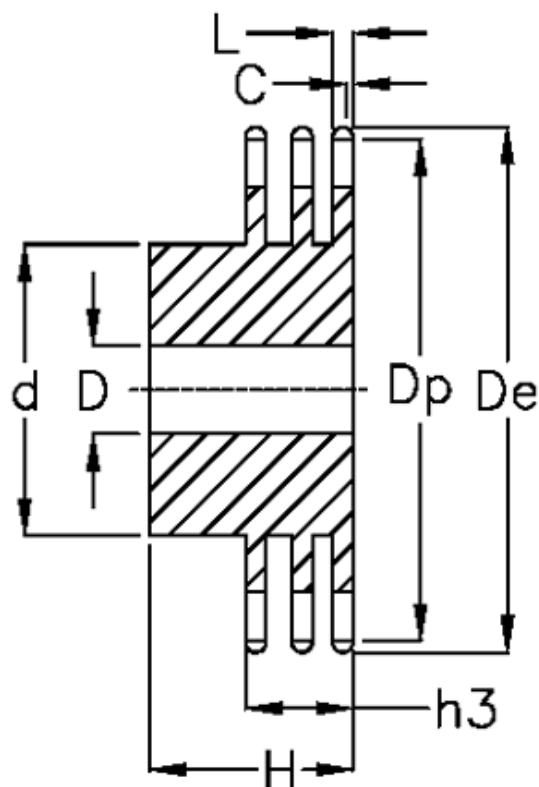

Data Sheet

Article number: 616013010011

Description: Sprocket 24 B-3 Z=11 triplex
predrilled

Measures

C = 4
d = 90
D = $25 \pm 0,5$
De = 150
Dp = 135.21
For chain size = 1 1/2" x 1"
For chain type = 24 B-3
H = 150

h3 = 120.3
L = 23.6
Number of teeth = 11